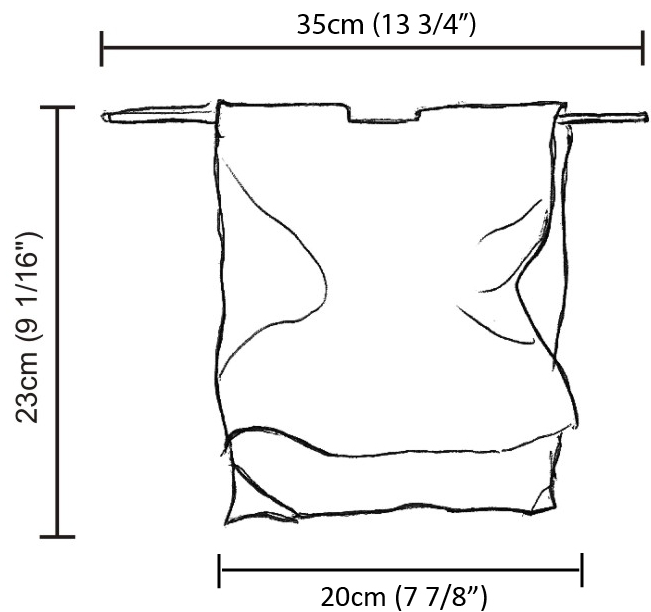

STENDIMI SURFACE

D133019- _____
base number

1. To build a product code in our configurator select the specify button on the base model # product page
2. To build a manual product code on this datasheet choose from the options listed below in blue font and add the suffix to the base model #

GENERAL

Series: Stendimi
Brand: Knikerboker
Division: Design
Mounting Type: Surface
Mounting Location: Wall

PHYSICAL

Shape: Abstract
Length (mm): 200
Length (in): 7 ⁷/₈
Height (mm): 230
Height (in): 9 ¹/₁₆
Extension (mm): 200
Extension (in): 7 ⁷/₈
Light Distribution: Indirect
Fixture Finish: BFM / BRL / BRW / CLF / CLM / CLW / GLF / GLM / GLW / MBK / SLF / SLM / SLW / WHI
Fixture Material: Metal

ELECTRICAL

Lamp Type: LED
Total Output Wattage (W): 9.8
Dimming: 0-10V Dimming
Driver Included: No
Driver Location: Remote
Driver Type: Constant Voltage - 120 / 277Vac
Driver Class: Class 2
Input Voltage (V): 120 - 277
Output Voltage (V): 24
Upon Request: (Not included - see components) Remote: 0-10Vdc dimming / Non-dimming 277Vac

LED

Color Temperature (°K): 3000
Max. Delivered Lumen (lm): 1080
CRI: >80 CRI
Lamp Life (hrs): 50000

OPTICAL

RATINGS AND CERTIFICATIONS

Certified By: Certified for North American Standards
IP rating: IP20

D