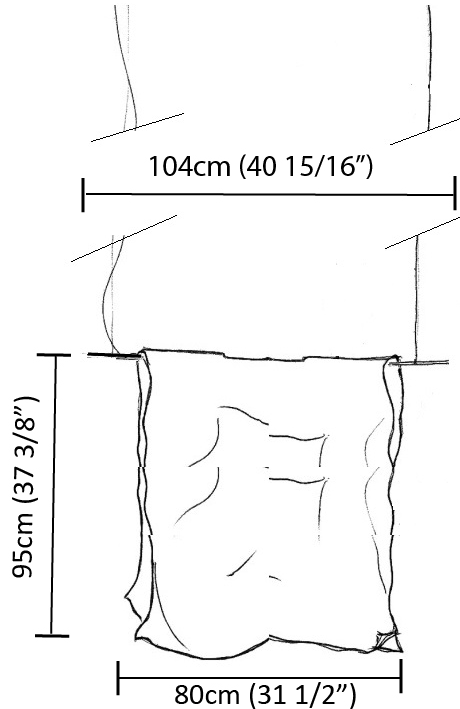

1. To build a product code in our configurator select the specify button on the base model # product page
2. To build a manual product code on this datasheet choose from the options listed below in blue font and add the suffix to the base model #

GENERAL

Series: Stendimi
Brand: Knikerboker
Division: Design
Mounting Type: Suspension
Mounting Location: Ceiling
Subcategory: Pendant

PHYSICAL

Shape: Abstract
Length (mm): 800
Length (in): 31 1/2
Height (mm): 950
Height (in): 37 3/8
Max. Overall Height (mm): 2950
Max. Overall Height (in): 116 1/8
Light Distribution: Direct / Indirect
Fixture Finish: EWH / EBK / MAN / COF / PRD / SLF / GLF / CLF / BRL / EWS / EWG / EWC / EWR / EBS / EBG / EBC / EBC / EBB / MAS / MAD / MAC / MAB / COS / CGO / CCL / CBL / PRS / PRG / PRC / PRB
Fixture Material: Metal
Cable Details: 2 Steel Cables 2000mm

ELECTRICAL

Lamp Type: LED
Total Output Wattage (W): 29.4
Dimming: 0-10V Dimming
Driver Included: Yes
Driver Location: Integrated
Driver Type: Constant Voltage - Universal
Driver Class: Class 2
Input Voltage (V): 120 - 277
Output Voltage (V): 24
Upon Request: (Not included - see components) Remote: 0-10Vdc dimming / (Included) Integral Non-dimming 277Vac

LED

Number of LEDs: 8 strips
Color Temperature (°K): 3000
Max. Delivered Lumen (lm): 3240
CRI: >80 CRI
Lamp Life (hrs): 50000

OPTICAL

RATINGS AND CERTIFICATIONS

Certified By: Certified for North American Standards
IP rating: IP20